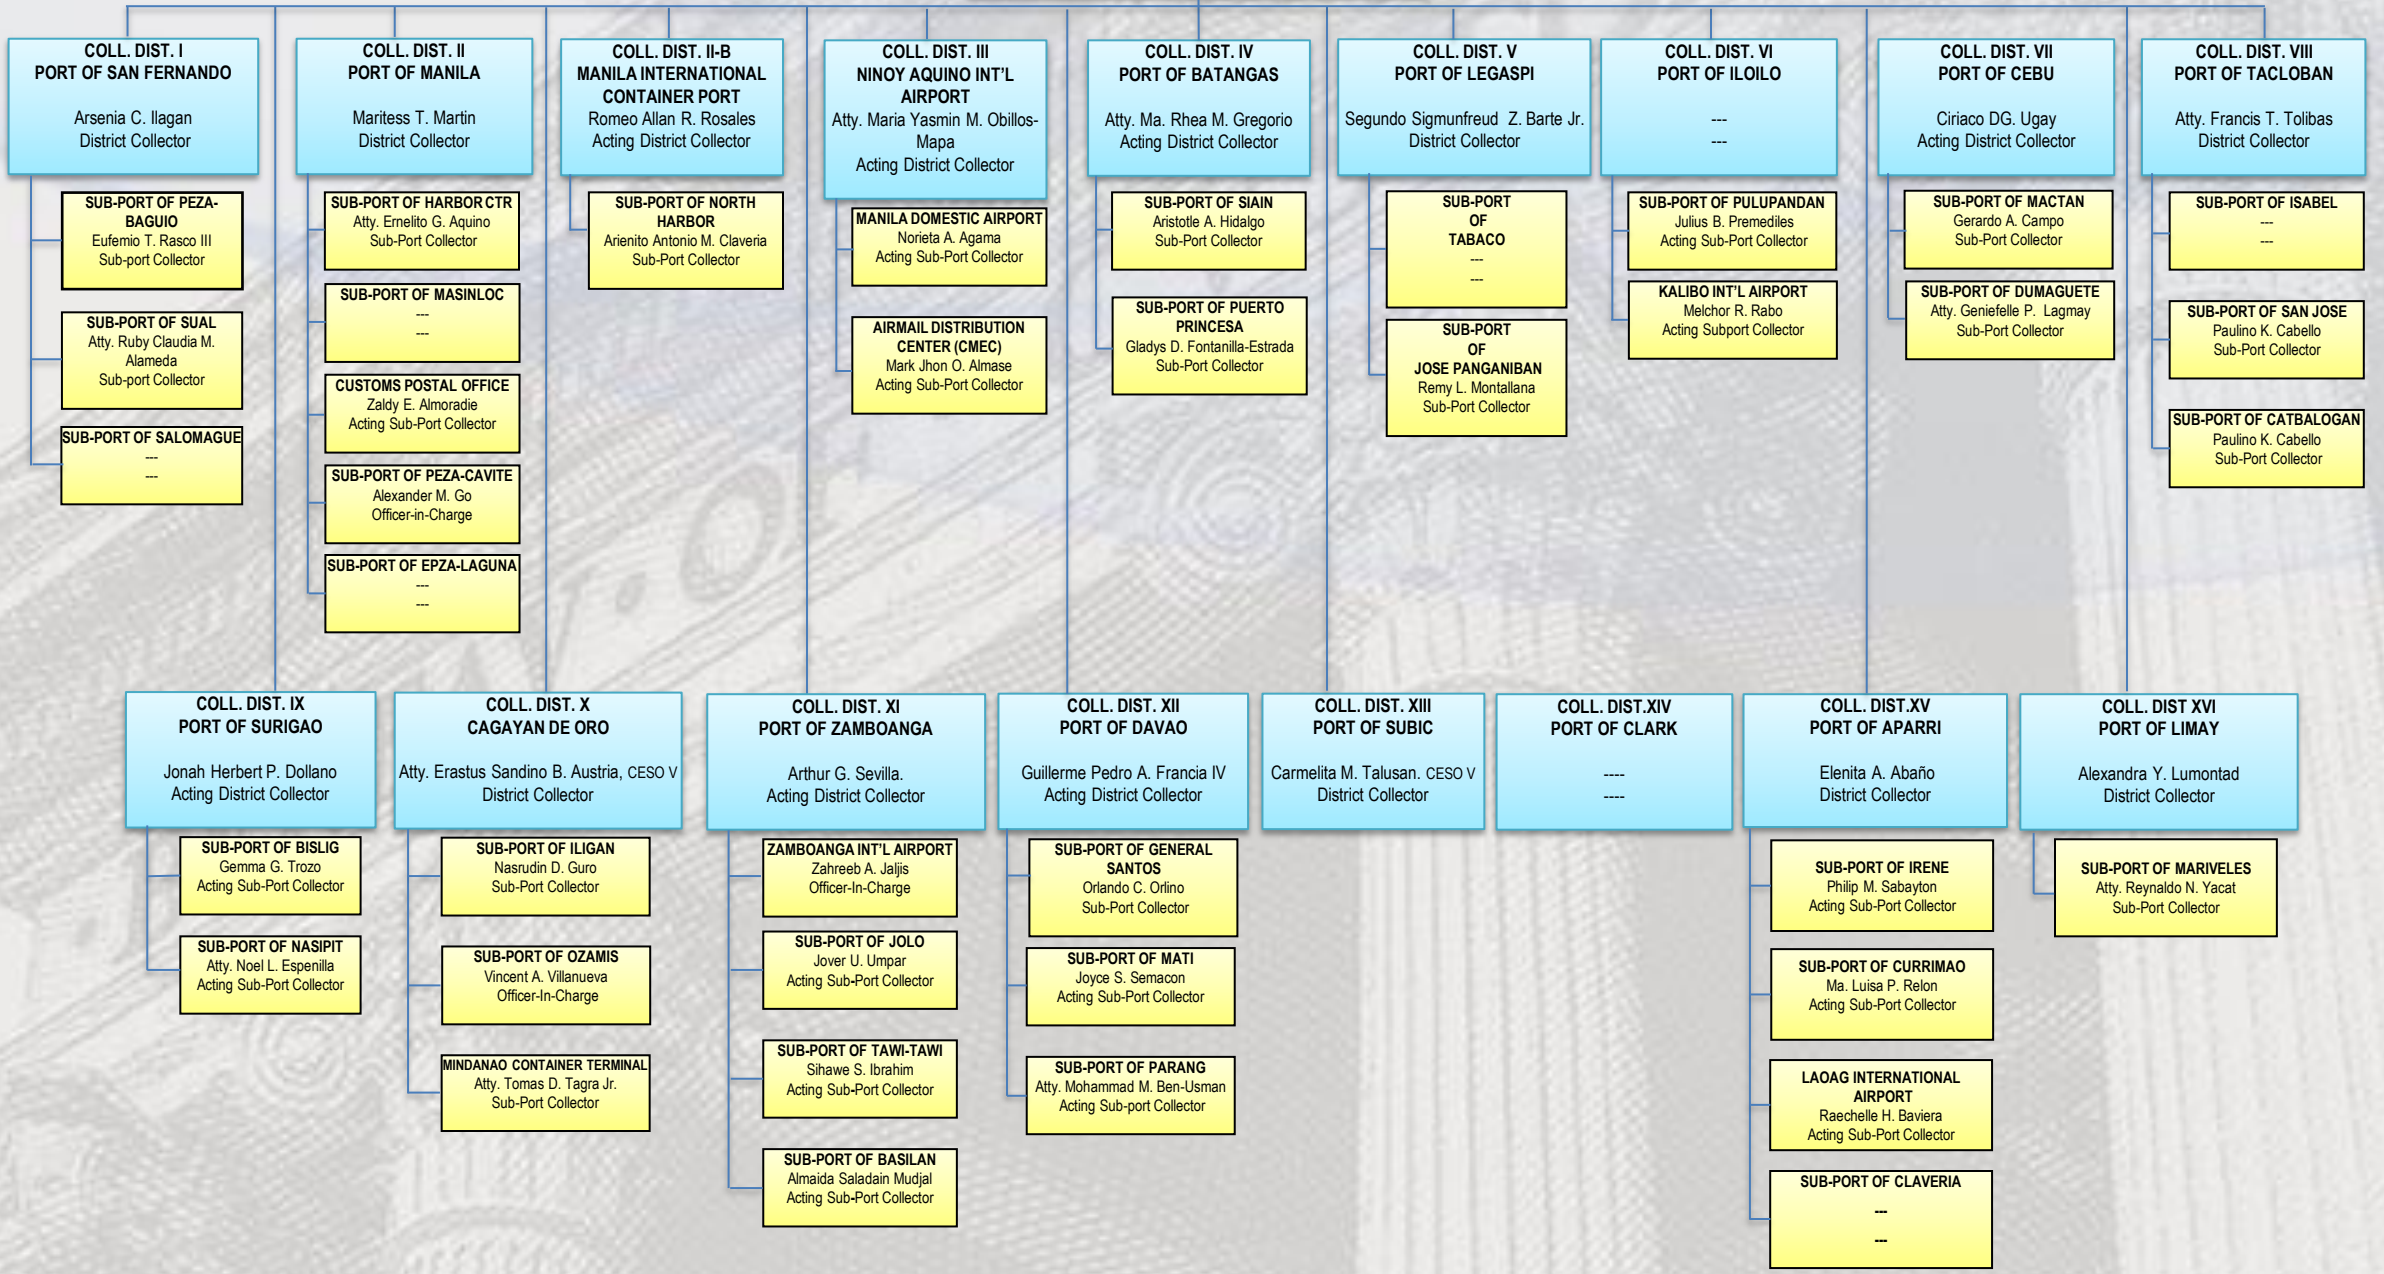

ORGANIZATIONAL STRUCTURE OF THE BUREAU OF CUSTOMS

COLLECTION DISTRICTS

OFFICE OF THE COMMISSIONER
BIENVENIDO Y. RUBIO
Commissioner of Customs

ORGANIZATIONAL STRUCTURE OF THE BUREAU OF CUSTOMS

COLLECTION DISTRICTS

OFFICE OF THE COMMISSIONER
BIENVENIDO Y. RUBIO
Commissioner of Customs