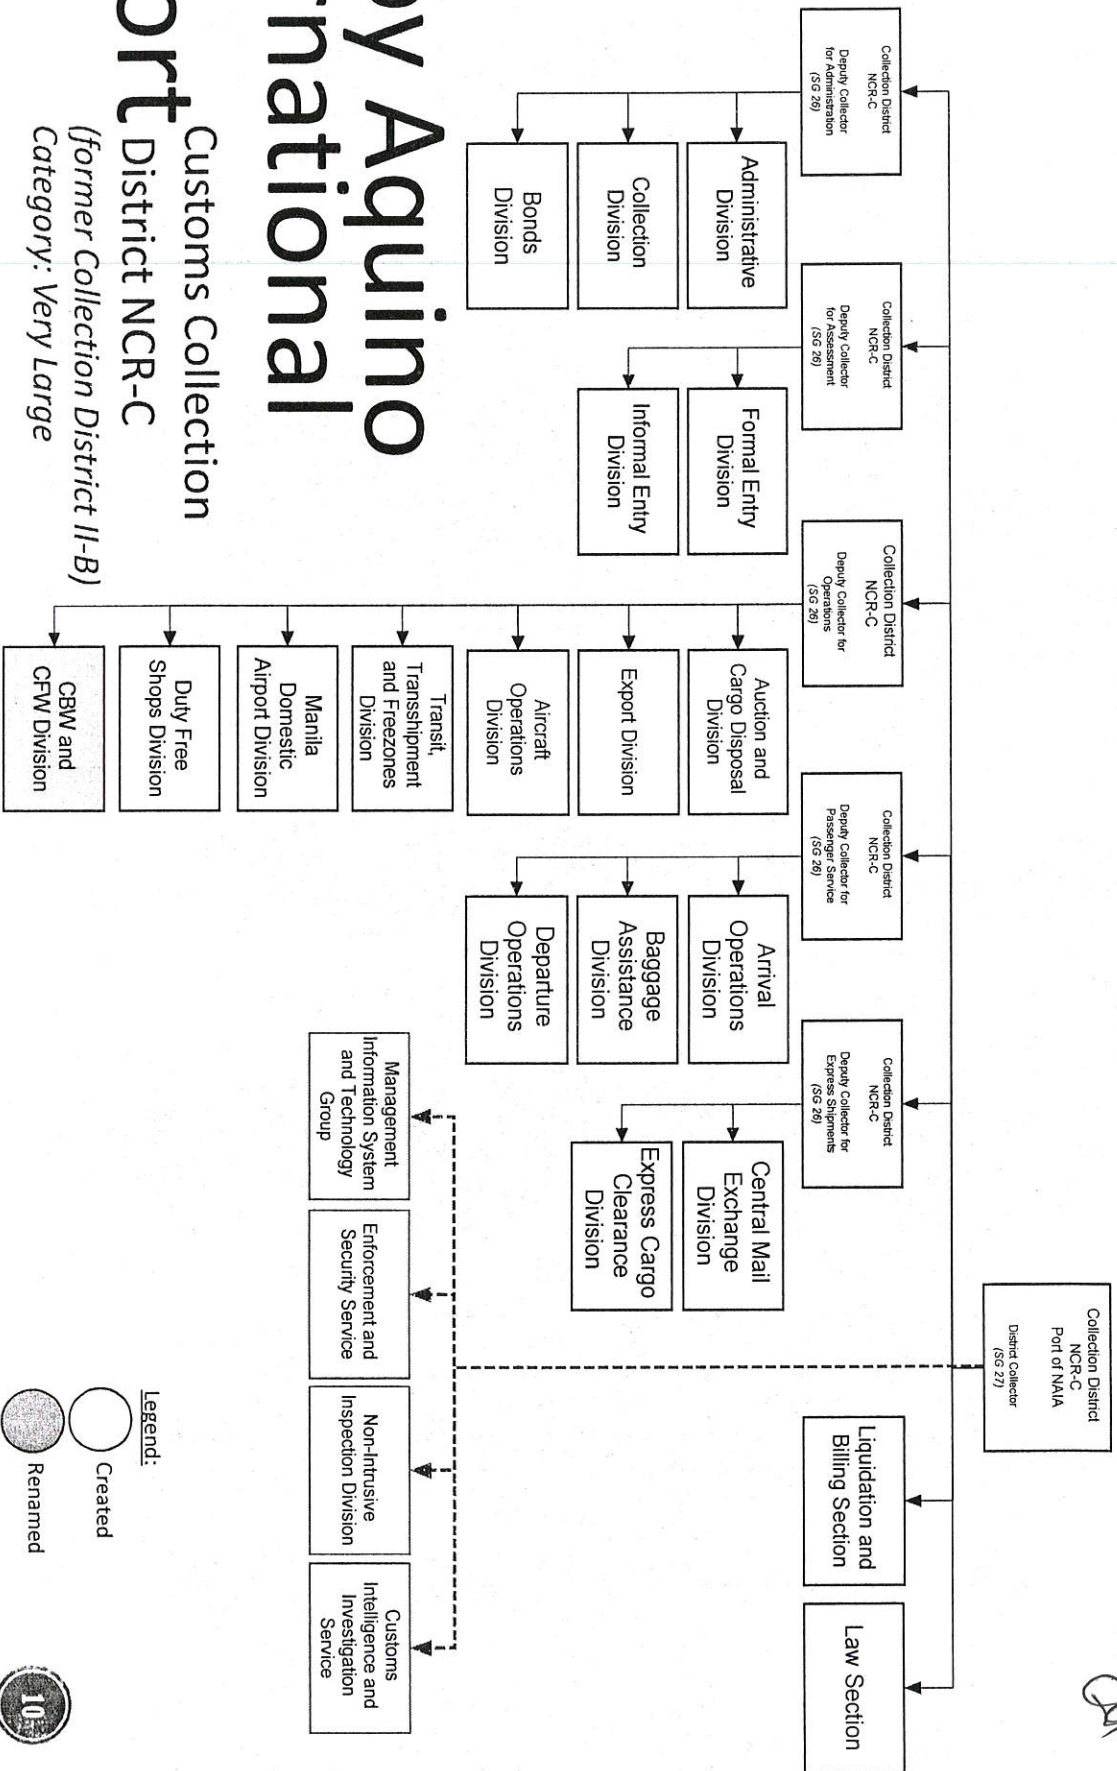

MASTER COPY

[Handwritten initials]

Ninoy Aquino International

Airport Customs Collection

(former Collection District II-B)
District NCR-C
Category: Very Large

Legend:
○ Created
● Renamed