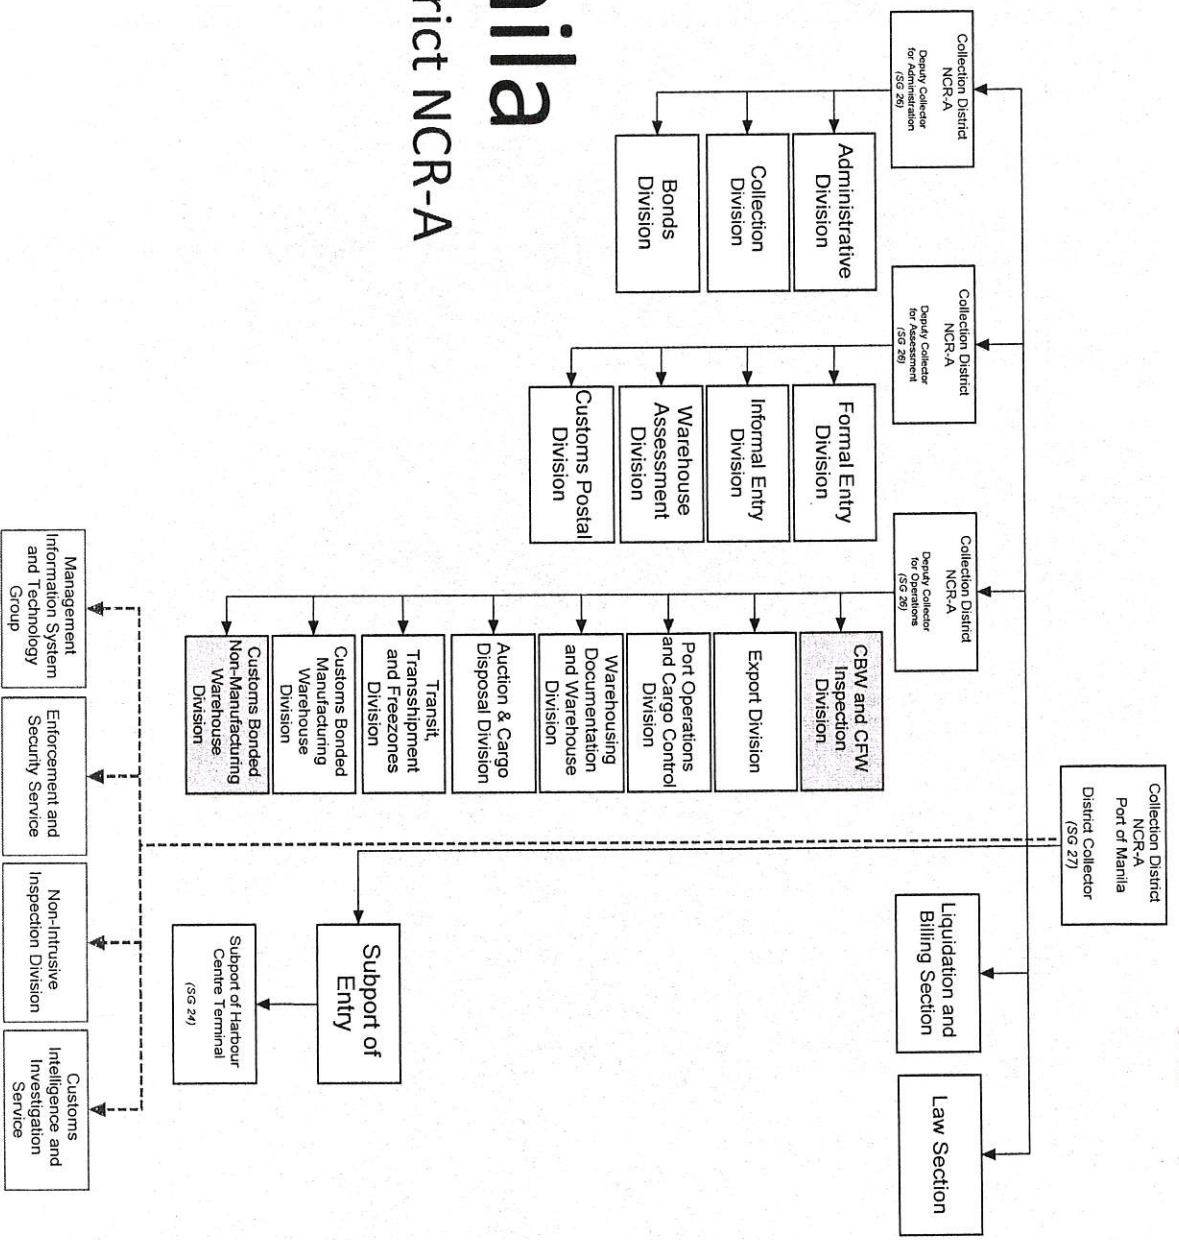

Customs Collection District

III-C

(former Collection District XIII)
Category : Large

Legend:

Transferred

MASTER COPY

Port of Manila

Customs Collection District NCR-A

(former Collection II-A)
Category: Very Large

MASTER COPY

[Handwritten initials]

Manila International Container Port

Customs Collection District NCR-B *(former Collection District II-B)* Category: Very Large