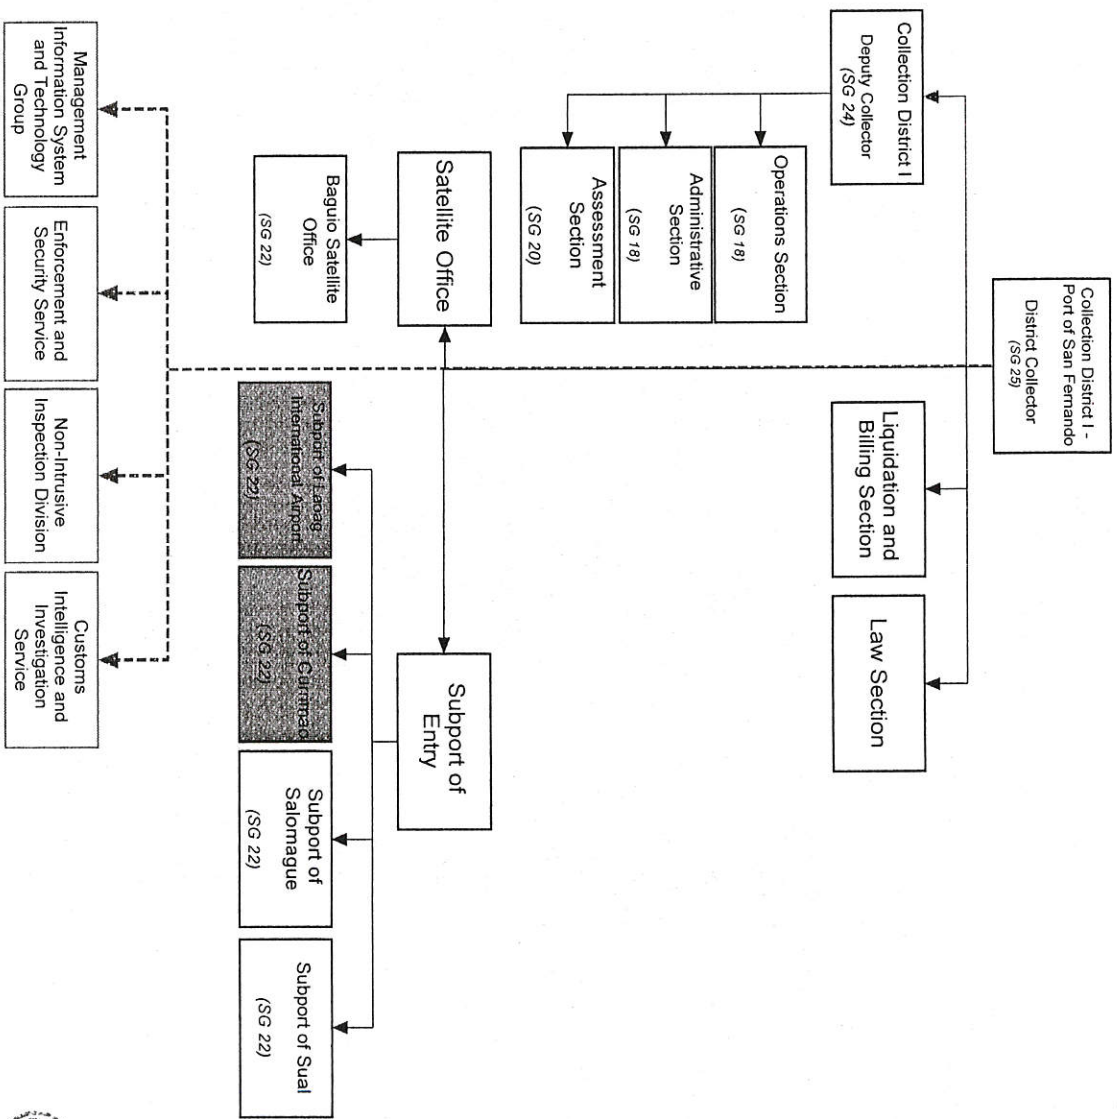

DATE: February 4, 2019

- (1) The Customs Modernization and Tariff Act (CMTA) emphasizes the three (3) main functions of Bureau of Customs namely: revenue collection, trade facilitation and border protection. In relation thereto, to effectively carry out these mandates, an organizational and functional re-alignment should be undertaken by the BOC. Certain offices will either be created, renamed, transferred to another Group or Collection District, or upgraded or downgraded to avoid redundant and overlapping functions. Also, some offices will be abolished or merged for optimal efficiency.
- (2) Therefore, all District Collectors are directed to submit their comments on the attached draft of the BOC Organizational Structure, on or before 5:00PM, February 15, 2019 to the Policy, Planning and Research Office, with a soft copy submitted through e-mail address jerome.tomas@customs.gov.ph.
- (3) Non-submission of comments after the deadline shall automatically mean the concurrence of your office on the draft organizational structure of your respective Collection District.
- (4) For strict compliance.

MASTER COPY

RESTRICTING PROJECT OF THE BUREAU OF CUSTOMS

PROPOSED Organizational Structure of Collection Districts (Ports and Supports)

MASTER COPY

Port of San Fernando

Customs Collection District I (former Collection District I) Category: Medium

Legend:
● Transferred

MASTER COPY

Port of Aparri

Customs Collection District II (former Collection District XV) Category : Small

Legend:
○ Created
● Transferred

MASTER COPY

Port of Clark

Customs Collection District III-A